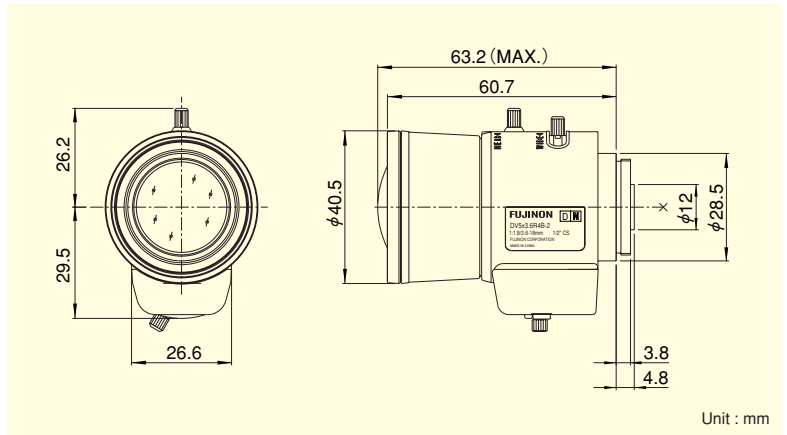

**For Security
Vari-Focal**

Applicable camera (model)

DV5×3.6R4B-2

5×

- VARI**
Vari-Focal
- WIDE**
Wide Angle
- TELE**
Telephoto
Long Focal
- Day~
Night**
Day & Night
- MANUAL**
Manual Iris
- CS-mt**
CS Mount
- METAL**
Metal Mount
- ND**
ND Filter
- AT**
Aspherical Lens

- Advanced design engineering and special optic glass adopted, best suited for color, Black and White and Day and Night cameras.
- Compatible with a wide range - 1/2", 1/3" and 1/4" - cameras.
- Broad range of f3.6-18mm, supporting various applications.
- High accuracy aspheric lens adopted, achieving the high quality image.
- Built-in ND filter of T360, supporting high sensitivity cameras.

Focal Length (mm)		3.6~18 (5×)	
Iris Range		F1.8 ~ T360·C	
Operation	Zoom	Manual	
	Focus	Manual	
	Iris	Manual	
Angle Of View (H×V)	1/2"	WIDE	95°54' × 72°24'
		TELE	19°57' × 15°09'
	1/3"	WIDE	72°24' × 54°25'
		TELE	15°09' × 11°26'
	1/4"	WIDE	54°25' × 40°50'
		TELE	11°26' × 8°37'
Focusing Range (From Front Of The Lens) (m)		∞ ~ 0.3	
Object Dimensions at M.O.D. (H×V) (mm)	1/2"	WIDE	694 × 457
		TELE	110 × 83
	1/3"	WIDE	457 × 321
		TELE	83 × 62
	1/4"	WIDE	321 × 232
		TELE	62 × 47
Back Focal Distance (in air) (mm)		7.87	
Exit Pupil Position (From Image Plane) (mm)		-81	
Filter Thread (mm)		—	
Mount		CS	
Mass (g)		65	
Remarks		•With Metal Mount	